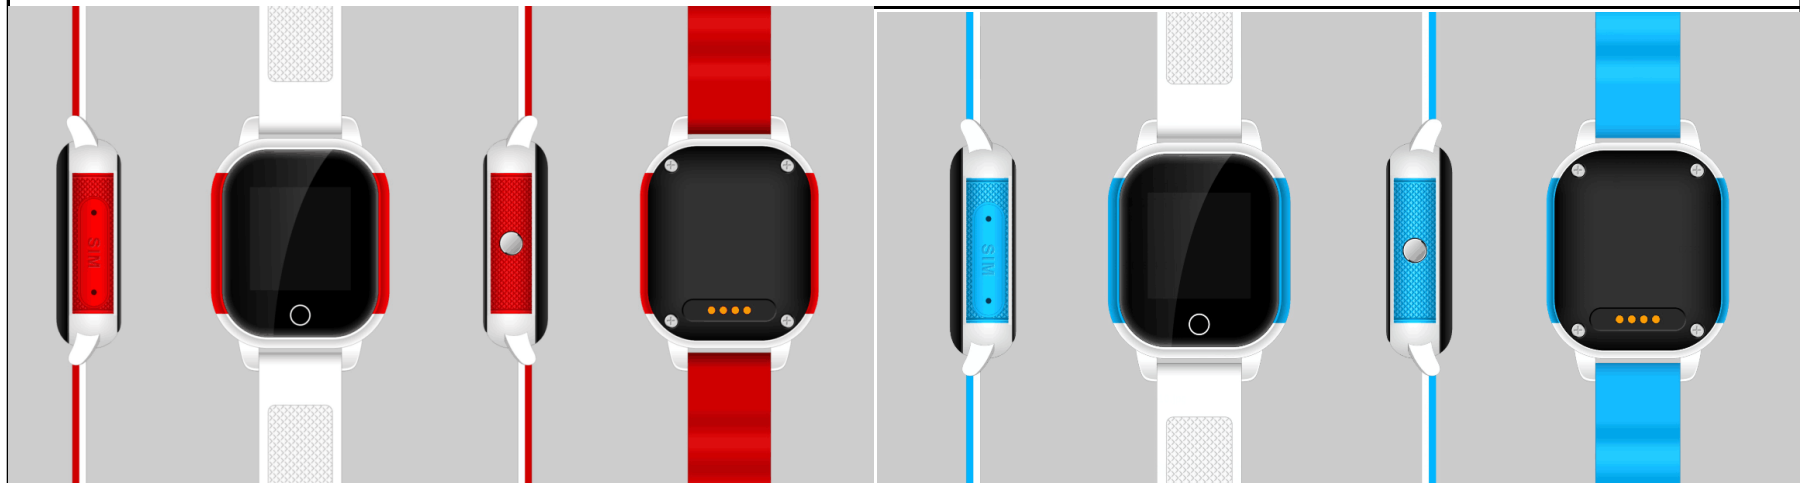

Waterproof Smart Kids GPS watch Specification - FA23

Add: B510-B512,Block B,Mingyou Purchasing Centre,168 Baoyuan Road,Bao An District,Shenzhen China
website: www.i365-tech.com

	Product type	Fashionable elegant smart kids GPS watch
	Main Features	High definition IPS big screen , GPS+WIFI+LBS positioning , real time position,SOS call , voice monitoring , Health step,make friends

1. Structure parts

	type	Specification	Remark
Structure parts	ID design	Fashion elegant , waterproof	
	Whole machine size	45X39X15mm,	
	Weight	40g	
	Color	black+red, blue+white,red+white	
	Button	Single button (Power button/SOS button)	
	display	1.30" 240X240 pixels	
	Touch screen	Support	
	gps antenna	High sensitive ceramics active antenna	
	GSM antenna	Four frequency PIFA antenna	
	Battery	450mAh	
	SIM card	1pcs	
	G-senser	Support	
	Waterproof grade	IP67	
	I/O port	Magnetic suction charging	