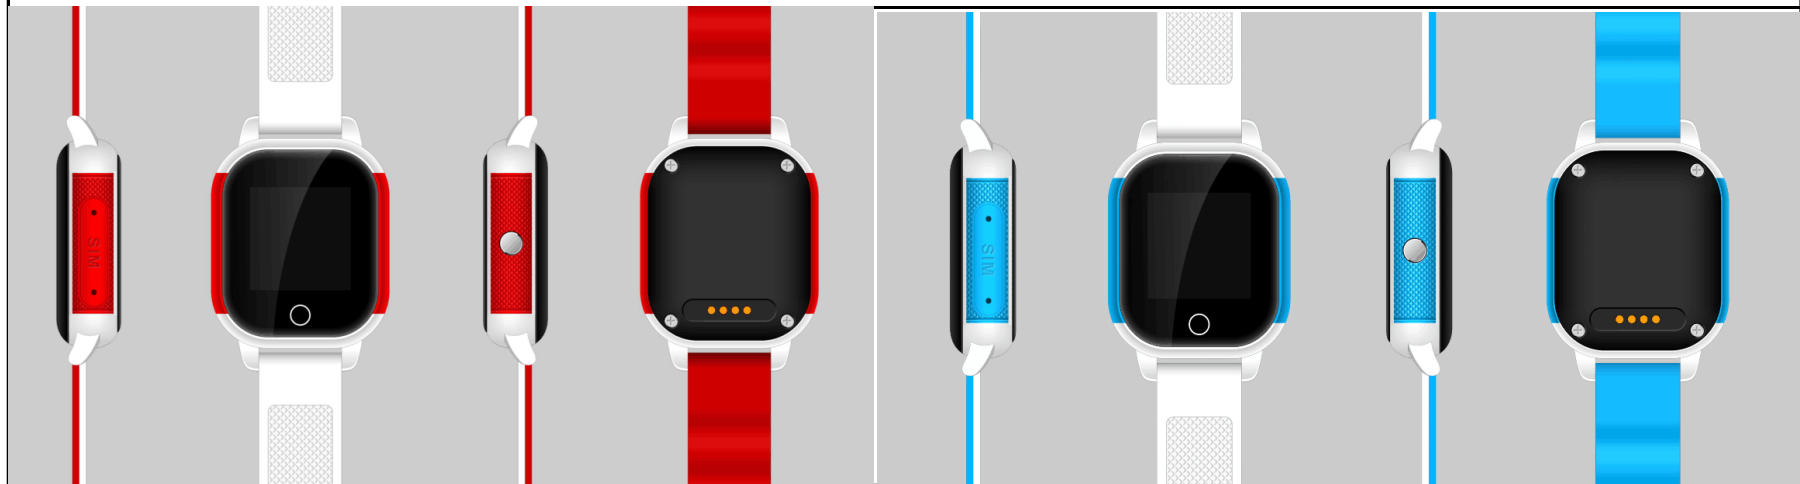

# Waterproof Smart Kids GPS watch Specification - FA23

Add: B510-B512,Block B,Mingyou Purchasing Centre,168 Baoyuan Road,Bao An District,Shenzhen China  
website: [www.i365-tech.com](http://www.i365-tech.com)

	<b>Product type</b>	Fashionable elegant smart kids GPS watch
	<b>Main Features</b>	High definition IPS big screen , GPS+WIFI+LBS positioning , real time position,SOS call , voice monitoring , Health step,make friends

### 1. Structure parts

	type	Specification	Remark
Structure parts	ID design	Fashion elegant , waterproof	
	Whole machine size	45X39X15mm,	
	Weight	40g	
	Color	black+red, blue+white,red+white	
	Button	Single button ( Power button/SOS button )	
	display	1.30" 240X240 pixels	
	Touch screen	Support	
	gps antenna	High sensitive ceramics active antenna	
	GSM antenna	Four frequency PIFA antenna	
	Battery	450mAh	
	SIM card	1pcs	
	G-senser	Support	
	Waterproof grade	IP67	
	I/O port	Magnetic suction charging	

	Smart Geo-fence	Can automatic alarm when in/out of range	
	Historical route	Can check three months' historical route	
	Wireless upgrading	Software remote upgrading, remote debugging maintence , remote setting parameters	